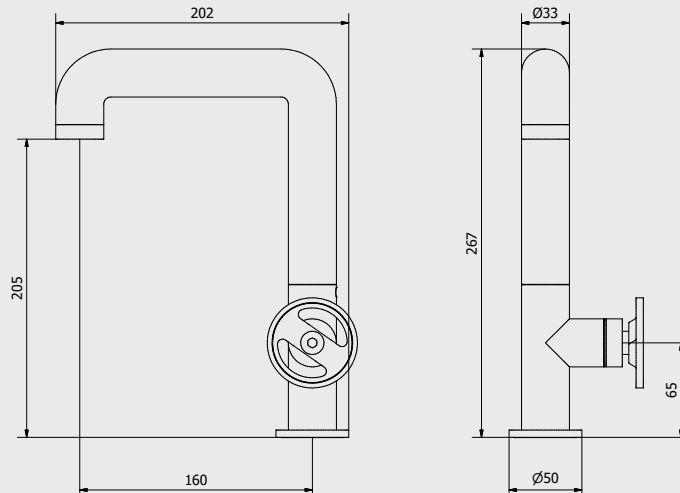

IB RUBINETTI

Collection

BOLD

Article

B1202

Description

Tall washbasin mixer complete of automatic pop-up

Box Dimensions

360 x 220 x 150 mm

Weight

3.1 kg

Finishes

- **CC** CHROME
- **CF** BLACK CHROME
- **BG** GLOSSY WHITE
- **NG** GLOSSY BLACK
- **SS** BRUSHED NICKEL
- **CS** BRUSHED BLACK CHROME
- **BO** MATT WHITE
- **NP** MATT BLACK
- **OO** GOLD
- **BB** ANTIQUE BRONZE
- **II** PALE GOLD
- **RR** ANTIQUE COPPER
- **RS** ROSE GOLD
- **ON** NATURAL BRASS
- **IS** BRUSHED PALE GOLD
- **HH** PVD CHOCOLATE

Dimensions

Cartridge

IB 25 mms Ceramics Discs Cartridge

Wall Hoses

Inox hoses G3\8" female 450 mms long

Aerator

M24X1 perlator coin slot

Flow Rate (+/-10%)

1 BAR	2 BAR	3 BAR
3.3 l\m	4.4 l\m	4.5 l\m

Production

Main body is a single hot stamped pieces

Material

BRASS
According to CuZn42 (CW510L)
Max Lead content:0.2%

IB RUBINETTERIE s.p.a
via dei Pianotti 3/5
25068 Sarezzo (BS) - Italy -